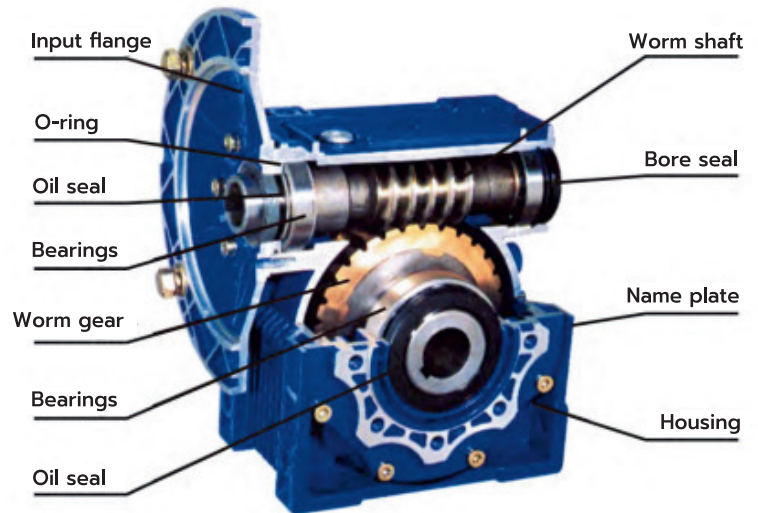

B14

Explosion Proof

Power

- 0.25HP-430HP (3Phase) 220/380V, 380/660V
- 0.25HP-5HP (1Phase) 220V.

Speed

- 1000 RPM (6P) / 1500 RPM (4P) / 3000 RPM (2P)

Mounting

- Foot (B3) Flange (B5/B14) Foot-Flange (B35/B4)

IP55

Offers better water and dust protection

Frame

- Aluminium
- Cast iron

Worm Gear Speed Reducer

เกียร์ทดรอบ

NMRV

NMRV for servo motor

Model : **PRF**

Model : **PA**

Model : **PR**

Disco Speed Variator

ชุดปรับรอบ

TKF+Motor B5

TK+Motor B5

The gear you're describing is a variable speed or reduction gear that adjusts motor speed during operation , with gear speeds ranging from 200 to 1000 RPM. for a motor running at 1400 RPM. It comes in Foot-mounted and Flange-mounted designs